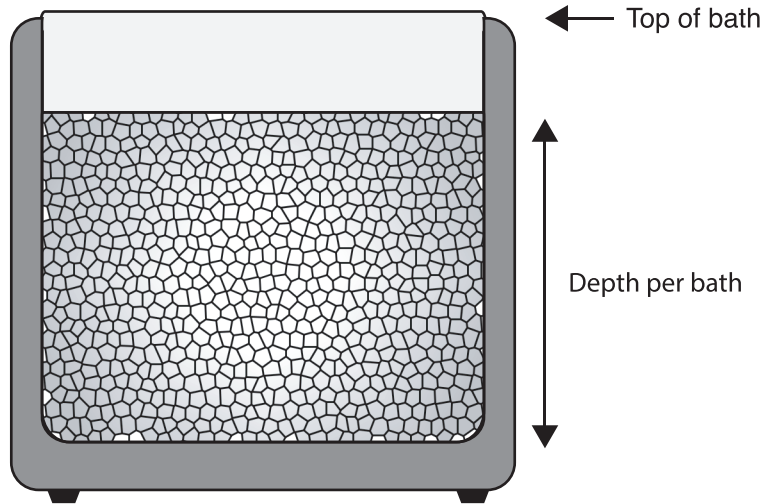

Clifton Bath Size	No. of Packs Required		Depth Per Bath*
	BA-5	BA-12	
2 Litre Water Baths	1		40 mm
2.5 Litre Water Baths	1		100 mm
4 Litre Water Baths	1		100 mm
5 Litre Water Baths	1		30 mm
8 Litre Water Baths		1	120 mm
9 Litre Water Baths		1	40 mm
10 Litre Water Baths		1	150 mm
14 Litre Water Baths		1	110 mm
22 Litre Water Baths		2	120 mm
28 Litre Water Baths		2	150 mm

* Please note that the measurements and data provided are only to be used as a guide and all readings were completed using Clifton Range® products.