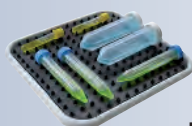

Code

BOE 8062000

Description

Vortex mixer V2H, with standard Vortex cup AC adapter 100-240V, 50/60Hz

BOE 8062001

Microplate/Microtube (20x1,5/2,0ml) attachment

BOE 8062003

Erlenmeyer flask attachment

3D

DIMPLED MAT

BOECO SUNFLOWER MINI-SHAKER 3D

Mini-Shaker 3D with adjustable speed and constant angle of mixing. Very small and ideal for private diagnostics. Incl. black non-slip silicone mat.

Specification: